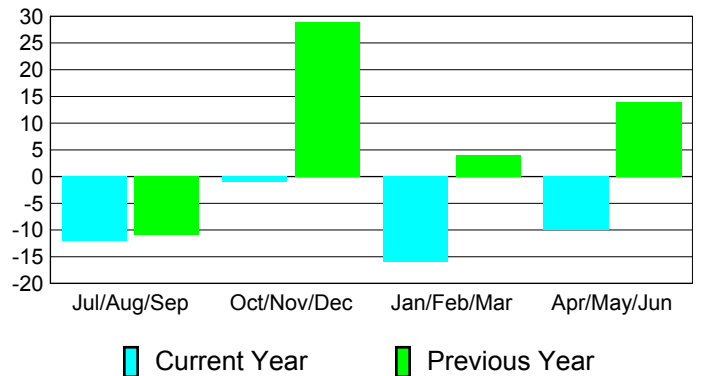

**Membership Results
2010-2011**

**Membership
2009-2010**

Month	Net Memb Goal	Actual New Memb	Actual Dropped Memb	Gain/Loss of Memb	Gain/Loss of Memb
Jul/Aug/Sep	0	22	-34	-12	-11
Oct/Nov/Dec	0	34	-35	-1	29
Jan/Feb/Mar	0	18	-34	-16	4
Apr/May/Jun	0	40	-50	-10	14
Totals	0	114	-153	-39	36

Membership Results 2010-2011

Goal, New, Dropped, Gain/Loss

Comparison of Membership Gain/Loss

Current Year Compared to the Previous Year

Gender Comparison 2010-2011

Jul/Aug/Sep

Oct/Nov/Dec

Jan/Feb/Mar