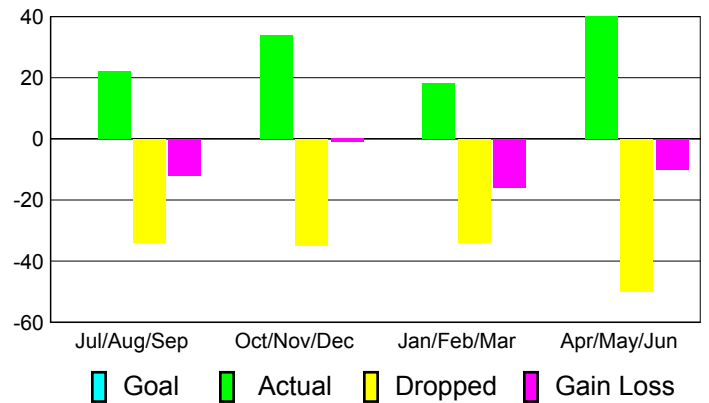

Membership Results 2010-2011

Goal, New, Dropped, Gain/Loss

Comparison of Membership Gain/Loss

Current Year Compared to the Previous Year